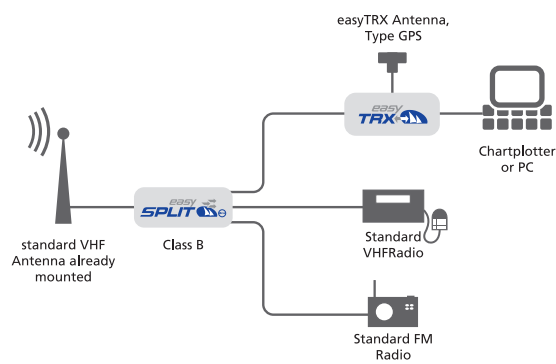

How to connect?

easyAIS

easySPLIT

easySPLIT OCB

easyDVBT

Standard connection easyDVBT to a Television with integrated digital receiver

Standard connection easyDVBT to a Television with integrated digital receiver and to an AIS receiver over an easySPLIT

Standard connection easyDVBT to a Television with integrated digital receiver and to an AIS transceiver over an easySPLIT Class B

easyTRX

Your local dealer:

Weatherdock AG
Am Weichselgarten 7
D-91058 Erlangen-Tennenlohe
fon +49 [0] 9131 - 691 460
fax +49 [0] 9131 - 691 463